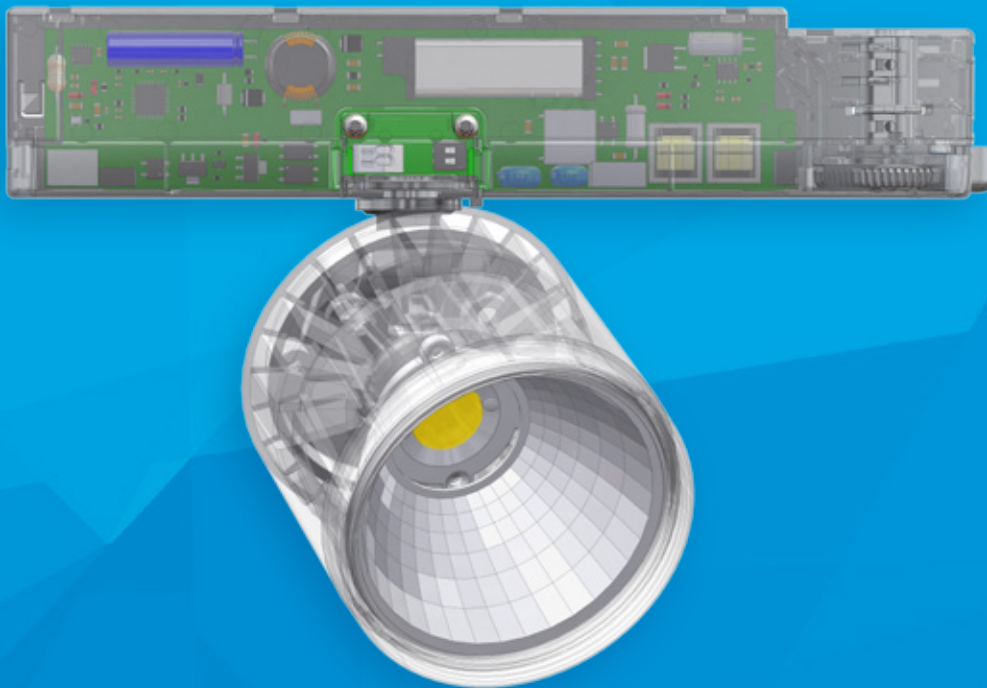

SETTING THE STANDARD

FOCUS ON INNOVATION

COST EFFICIENT - LIGHTWEIGHTED

CUTTING EDGE

MADE IN FINLAND | LED – DESIGN | PRICE LEADER | ECO-FRIENDLY | SMALL POWER FACTORS

LIVAL GROUP

www.lival.com

NORDIC **ALUMINIUM**

www.nordicaluminium.fi