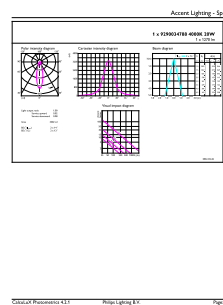

Abmessungsskizzen

MAS LEExpertColor 20-100W 940 AR111 24D

Product	D	C
MAS LEExpertColor 20-100W 940 AR111 24D	111 mm	62 mm

Photometrische Daten

Light Distribution Diagram

Accent Lighting Spots

MASTER LEDspot ExpertColor AR111

Photometrische Daten

Spectral Power Distribution Colour

Lebensdauer

Life Expectancy Diagram

Lumen Maintenance Diagram