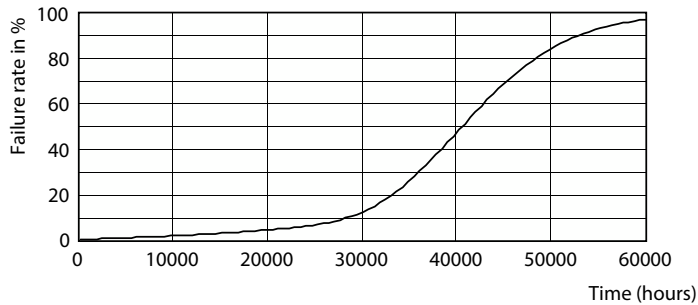

Abmessungsskizzen

MAS LEExpertColor 20-100W 940 AR111 24D

Product	D	C
MAS LEExpertColor 20-100W 940 AR111 24D	111 mm	62 mm

Photometrische Daten

Light Distribution Diagram

Accent Lighting Spots

MASTER LEDspot ExpertColor AR111

Photometrische Daten

Spectral Power Distribution Colour

Lebensdauer

Life Expectancy Diagram

Lumen Maintenance Diagram