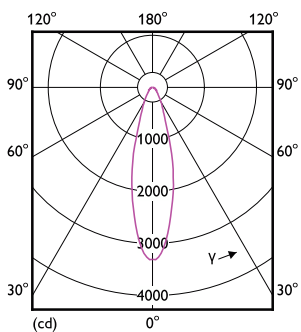

Abmessungsskizzen

MAS LEExpertColor 20-100W 940 AR111 24D

Product	D	C
MAS LEExpertColor 20-100W 940 AR111 24D	111 mm	62 mm

Photometrische Daten

Light Distribution Diagram

Accent Lighting Spots

MASTER LEDspot ExpertColor AR111