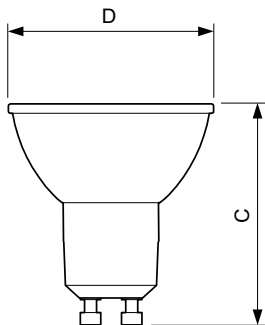

Abmessungsskizzen

MASTER LED ExpertColor 5.5-50W GU10 930 25D

Product	D	C
MASTER LED ExpertColor 5.5-50W GU10 930 25D	50 mm	54 mm

MASTER LEDspot GU10 ExpertColor

Photometrische Daten

Standard Parameters 4.1 Photo Lighting 8.1 Page 17