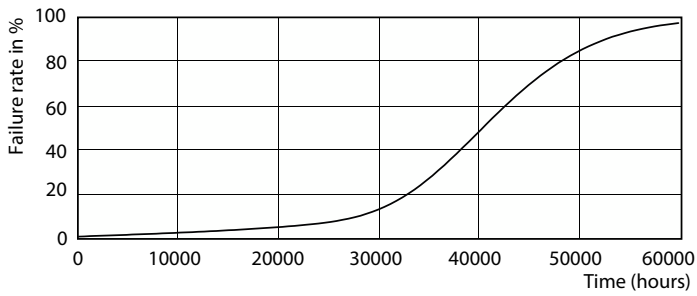

Lebensdauer

40K LED