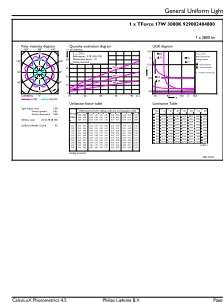

LEDTForce Core road 17W Tshape E27 730-GUL