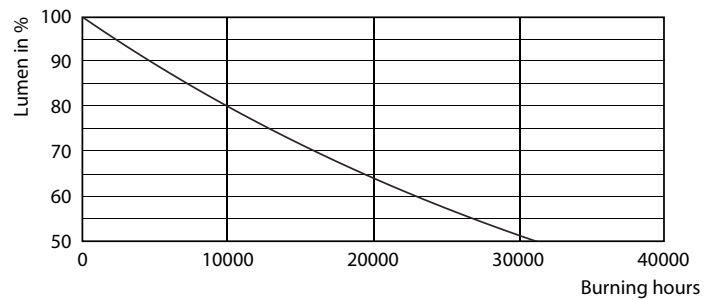

CorePro LEDBulbND7-60W E27 WW A60 CLG3pk

Photometrische Daten

General uniform lighting

Spectral Power Distribution Colour

CorePro Glass LED-Lampen

Photometrische Daten

Light Distribution Diagram

Lebensdauer

Life Expectancy Diagram

Lumen Maintenance Diagram