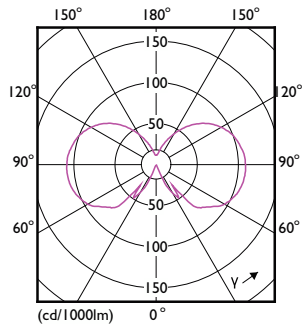

CorePro LEDBulbND7-60W E27 WW A60 CLG3pk

Photometrische Daten

General uniform lighting

Spectral Power Distribution Colour

CorePro Glass LED-Lampen

Photometrische Daten

Light Distribution Diagram

Lebensdauer

Life Expectancy Diagram

Lumen Maintenance Diagram