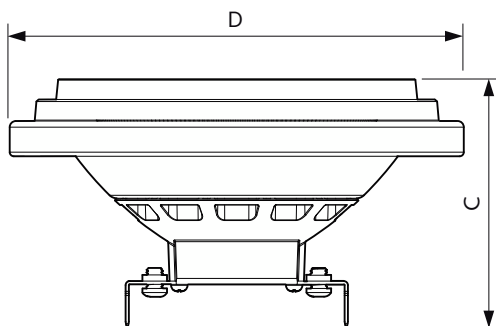

Abmessungsskizzen

MAS LEDExpertColor 20-100W 930 AR111 24D

Product	D	C
MAS LEDExpertColor 20-100W 930 AR111 24D	111 mm	62 mm

Photometrische Daten

Spectral Power Distribution Colour

Light Distribution Diagram