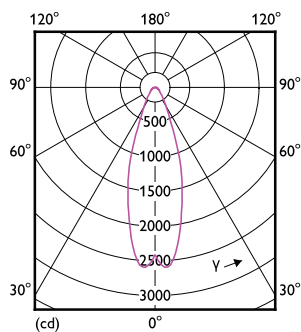

Abmessungsskizzen

MAS LEDExpertColor 20-100W 930 AR111 24D

Product	D	C
MAS LEDExpertColor 20-100W 930 AR111 24D	111 mm	62 mm

Photometrische Daten

Spectral Power Distribution Colour

Light Distribution Diagram